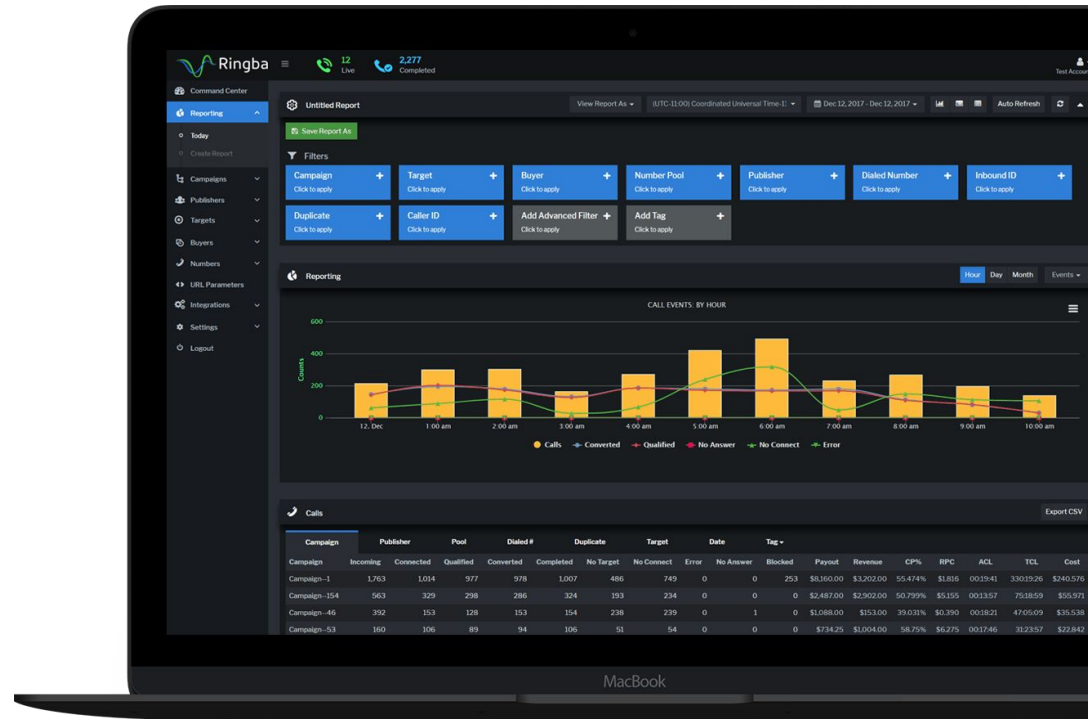

## Brand Guidelines

## What is Ringba?

Ringba is a global communications platform for connecting businesses with consumers in real-time.

# Logos

Use black text for light backgrounds

The Ringba Wave can be used on both light and dark backgrounds.

Use white text for Dark Backgrounds.